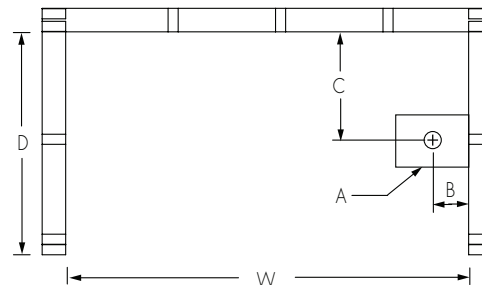

6032SMIN

60 x 32 x 18
inches

FEATURES lbs Dimensional Tolerance $\pm \frac{3}{16}$ ". Dimensions needed for site preparation should be measured from the unit. Aquatic assumes no responsibility for preparatory work.

Model #	Material	Jets	Motor	Controls	Drain	Net Wt.	Pkg. Wt.
Soaker #6032SMIN	AcrylX™	0	—	—	LH or RH	48	53
Whirlpool #6032SMINWP	AcrylX™	6	63 GPM	Pneumatic	LH or RH	88	93

DIMENSIONS

Specifications	inches
Width: Overall / Net	60
Depth: Overall / Net	33 1/4 / 32
Height: Overall / Net	19 1/4 / 18
Enclosure Opening	—
Skirt Height	18
Drain Rough-In (from Back Wall)	16
Drain Rough-In (from Side Wall)	2 7/8
Drain: Diameter / Clearance	2 / 3/4

FRAMING DIMENSIONS inches

Type	D Depth	W Width	H Height	A	B	C
Alcove	33 1/4	60 1/8	19 1/4	Box Out	2 7/8	16

SUMP DATA

Top of Drain to Bottom of Overflow	Capacity to Overflow gal	Min. Operating Capacity gal	WIDTH @ centerline		DEPTH @ centerline	
			Top	Bottom	Top	Bottom
12 1/2	52	35	49 3/8	42 1/4	25 1/8	21 1/8