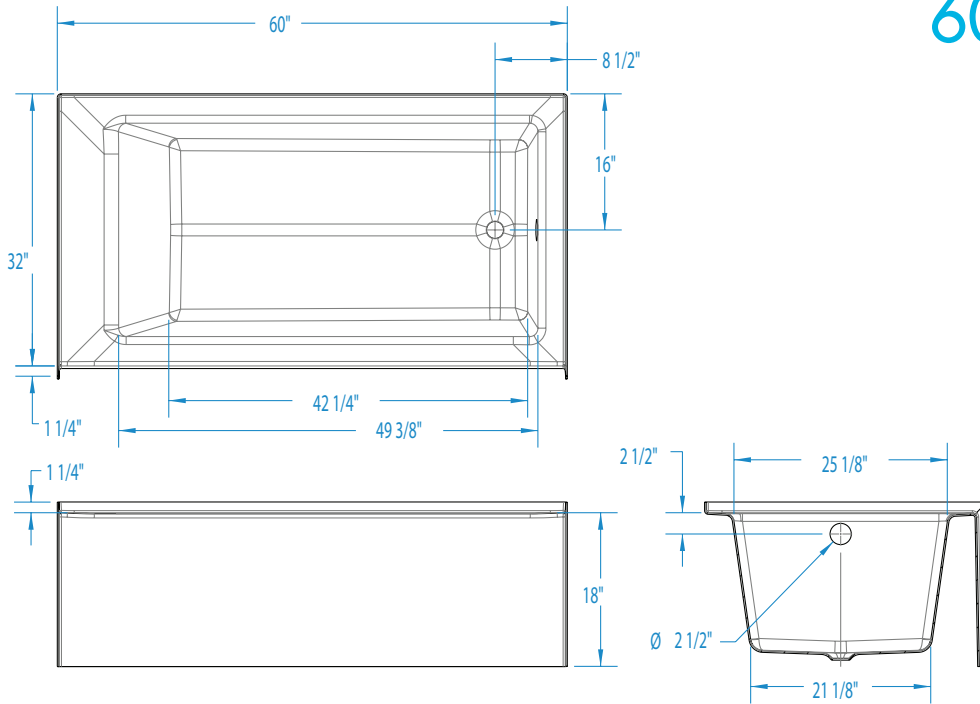

6032SMIN

60 x 32 x 18
inches

FEATURES lbs Dimensional Tolerance $\pm \frac{3}{16}$ ". Dimensions needed for site preparation should be measured from the unit. Aquatic assumes no responsibility for preparatory work.

Model #	Material	Jets	Motor	Controls	Drain	Net Wt.	Pkg. Wt.
Soaker #6032SMIN	AcrylX™	0	—	—	LH or RH	48	53
Whirlpool #6032SMINWP	AcrylX™	6	63 GPM	Pneumatic	LH or RH	88	93

DIMENSIONS

Specifications	inches
Width: Overall / Net	60
Depth: Overall / Net	33 1/4 / 32
Height: Overall / Net	19 1/4 / 18
Enclosure Opening	—
Skirt Height	18
Drain Rough-In (from Back Wall)	16
Drain Rough-In (from Side Wall)	2 7/8
Drain: Diameter / Clearance	2 / 3/4