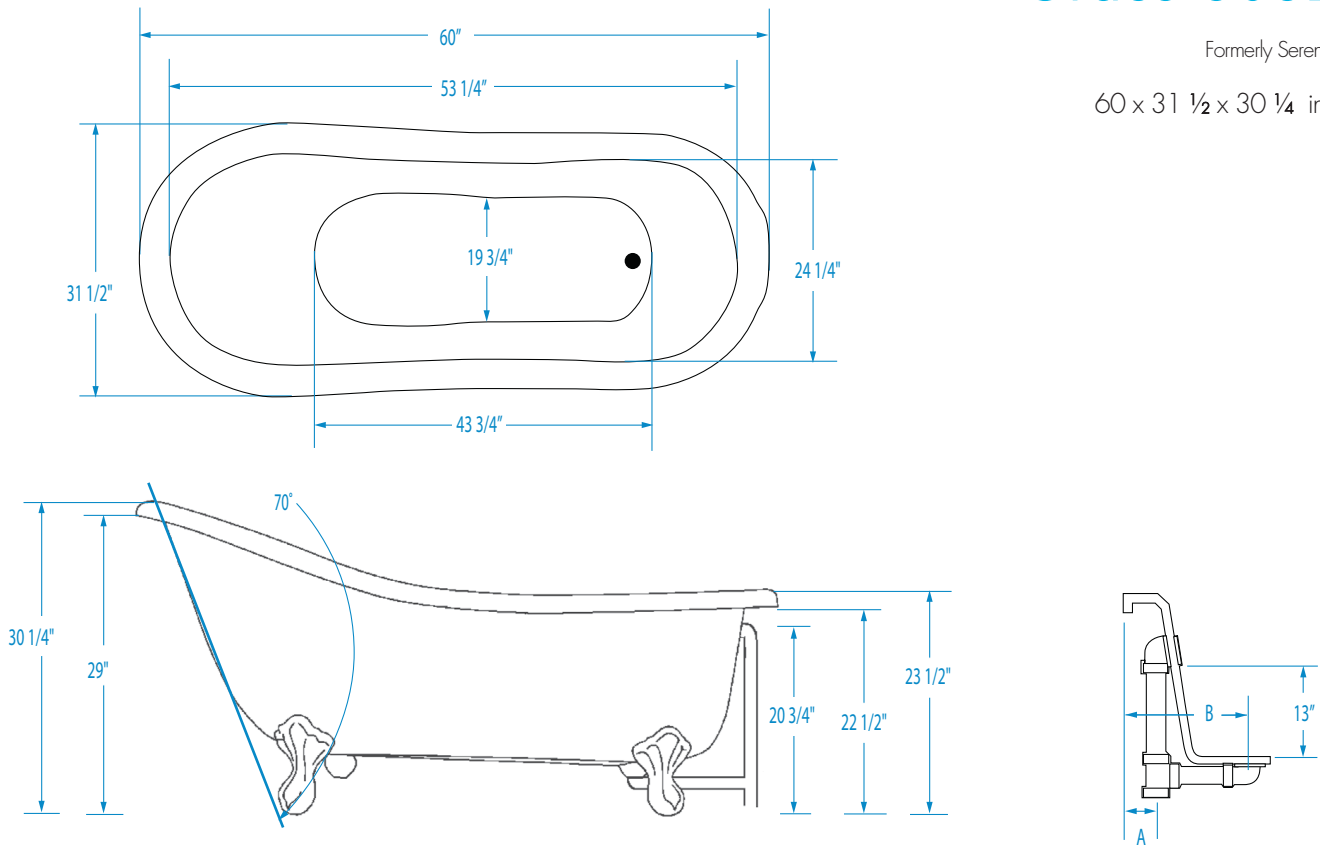

Grace 6032F

Formerly Serenity 43

60 x 31 ½ x 30 ¼ inches

FEATURES ~

- Ergonomic bathing well
- Freestanding slipper design
- Claw feet (installed)
- Slip resistant floor
- Premium cast acrylic surface
- White only
- Ships in wood crate
- Limited lifetime warranty

Grace 6032F

Formerly Serenity 43

60 x 31 1/2 x 30 1/4 inches

FEATURES Dimensional Tolerance $\pm 3/8"$. Dimensions needed for site preparation should be measured from the unit. Manufacturer assumes no responsibility for preparatory work.

Type and Model #	Material	Drain	Pkg. Wt. lbs
Soaker #WY6017TO	Cast Acrylic	End	194

DIMENSIONS inches

Width Inches	Depth Inches	Height Inches	Skirt Height
60	31 1/2	30 1/4	-

SUMP DATA inches

Capacity to Overflow gal	Min. Operating Capacity gal	WIDTH @ centerline		DEPTH @ centerline	
		Top	Bottom	Top	Bottom
41	-	53 1/4	43 3/4	24 1/4	19 3/4

PLUMBING DIMENSIONS inches

A	B	Drain Diameter / Clearance
2 1/4	11	2 / 4 7/8

NOTES:

- Where applicable, utilize cut-out templates packed with unit for deck cutouts.
- 16 x 16 minimum access required at pump/blower location(s).