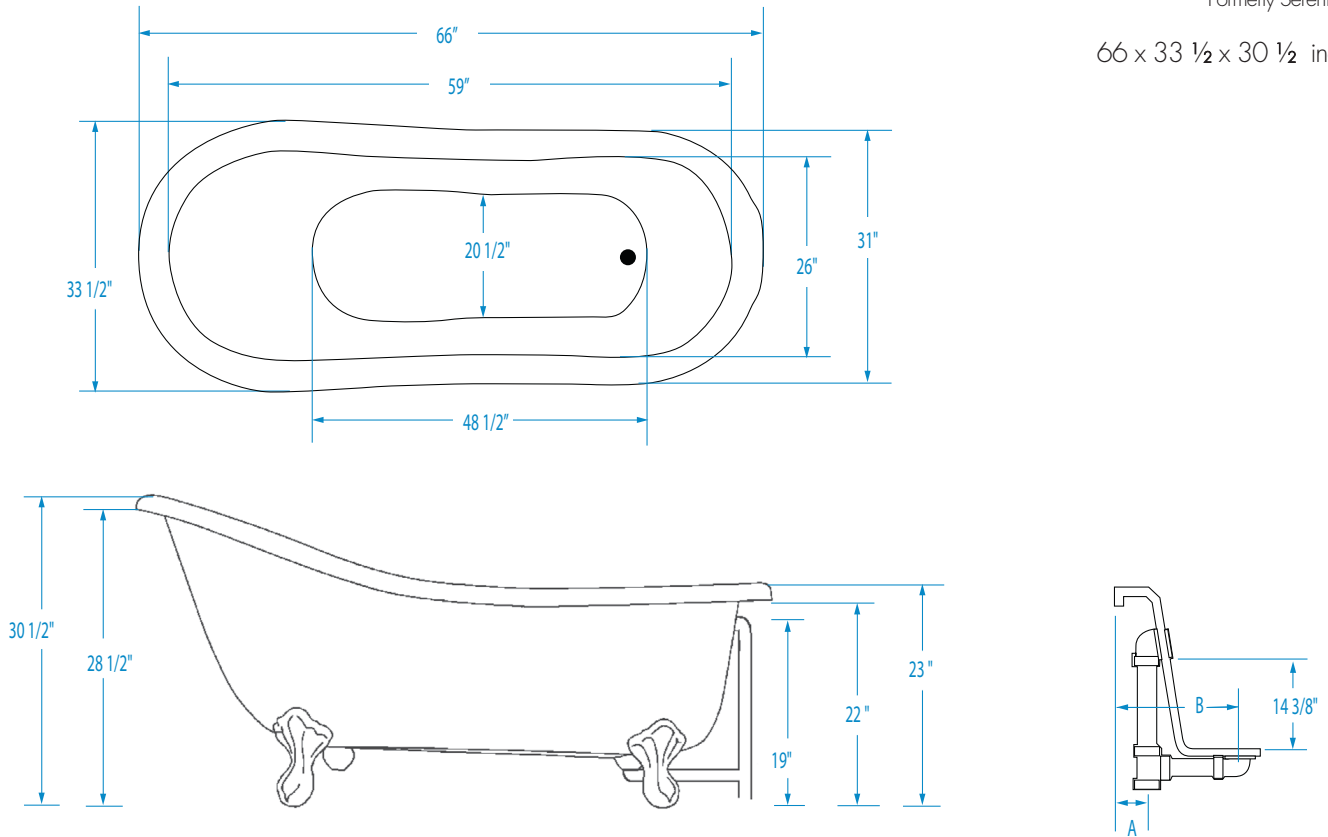

Grace 6634F

Formerly Serenity 44

66 x 33 ½ x 30 ½ inches

FEATURES ~

- Ergonomic bathing well
- Freestanding slipper design
- Claw feet (installed)
- Slip resistant floor
- Premium cast acrylic surface
- White only
- Ships in wood crate
- Limited lifetime warranty

Grace 6634F

Formerly Serenity 44

66 x 33 1/2 x 30 1/2 inches

FEATURES Dimensional Tolerance $\pm 3/8"$. Dimensions needed for site preparation should be measured from the unit. Manufacturer assumes no responsibility for preparatory work.

Type and Model #	Material	Drain	Pkg. Wt. lbs
Soaker #WY6617TO	Cast Acrylic	End	194

DIMENSIONS inches

Width Inches	Depth Inches	Height Inches	Skirt Height
66	33 1/2	30 1/2	-

SUMP DATA inches

Capacity to Overflow gal	Min. Operating Capacity gal	WIDTH @ centerline		DEPTH @ centerline	
		Top	Bottom	Top	Bottom
50	-	59	48 1/2	26	20 1/2

PLUMBING DIMENSIONS inches

A	B	Drain Diameter / Clearance
2 3/4	12	

NOTES:

- 1) Where applicable, utilize cut-out templates packed with unit for deck cutouts.
- 2) 16 x 16 minimum access required at pump/blower location(s).