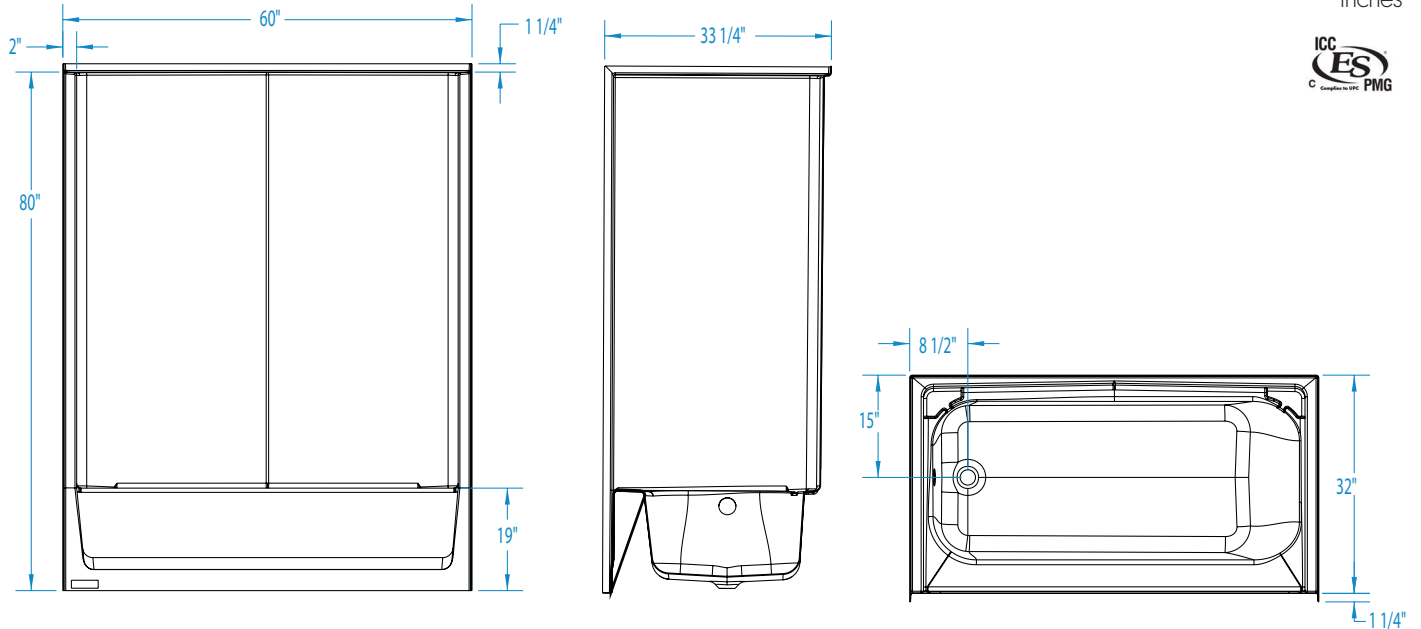

2603SMTM – EVERYDAY TUB/SHOWERS

60 x 32 x 80 inches

FEATURES

- Tub-shower
- Smooth wall finish
- Ergonomic backrest
- Above-floor rough
- 19" skirt
- Slip-resistant textured bottom
- Left or right hand drain
- AcrylX™ applied acrylic surface
- Lifetime limited warranty

OPTIONS

- Grab bar reinforcement
- Factory installed assisted care grab bars
- Designer drain, waste & overflow
- Shower door series L0516

AQUATIC ADVANTAGE

- National distribution
- 7 manufacturing facilities
- Private fleet
- Centralized customer service
- Field support

COLOR OPTIONS

Stock	Upgraded	Premium
White	Almond Biscuit/Linen Bone	Black Mexican Sand Sand Bar Sterling Silver

2603SMTM

60 x 32 x 80
inches

FEATURES lbs Dimensional Tolerance $\pm 3/8"$. Dimensions needed for site preparation should be measured from the unit. Aquatic assumes no responsibility for preparatory work.

Model #	Material	Wall Finish	Pieces	Drain	Skirt Height	Net Wt.	Pkg. Wt.
Tub-Shower #2603SMTM	AcrylX™	Smooth	1	LH or RH	19	140	145

DIMENSIONS

Specifications	inches
Width: Overall / Net	60
Depth: Overall / Net	33 1/4 / 32
Height: Overall / Net	81 1/4 / 80
Enclosure Opening	56
Skirt Height	19
Drain Rough-In (from Back Wall)	15
Drain Rough-In (from Side Wall)	2
Drain: Diameter / Clearance	2 / 4 3/4