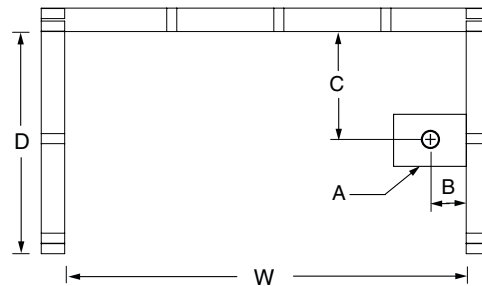

COLOR OPTIONS

Stock	Upgraded	Premium
White	Almond Biscuit/Linen Bone	Black Mexican Sand Sand Bar Sterling Silver

2603SMTM

60 x 32 x 80
inches

FEATURES lbs Dimensional Tolerance $\pm 3/8"$. Dimensions needed for site preparation should be measured from the unit. Aquatic assumes no responsibility for preparatory work.

Model #	Material	Wall Finish	Pieces	Drain	Skirt Height	Net Wt.	Pkg. Wt.
Tub-Shower #2603SMTM	AcrylX™	Smooth	1	LH or RH	19	140	145

DIMENSIONS

Specifications	inches
Width: Overall / Net	60
Depth: Overall / Net	33 1/4 / 32
Height: Overall / Net	81 1/4 / 80
Enclosure Opening	56
Skirt Height	19
Drain Rough-In (from Back Wall)	15
Drain Rough-In (from Side Wall)	2
Drain: Diameter / Clearance	2 / 4 3/4

FRAMING DIMENSIONS inches

Type	D Depth	W Width	H Height	A	B	C
Alcove	33 1/4	60 1/8	-	6 x 12	2	15

SUMP DATA

Top of Drain to Bottom of Overflow	Capacity to Overflow gal	Min. Operating Capacity gal	WIDTH @ centerline		DEPTH @ centerline	
			Top	Bottom	Top	Bottom
12	38	-	53 3/4	45 1/4	23 1/4	21 1/4